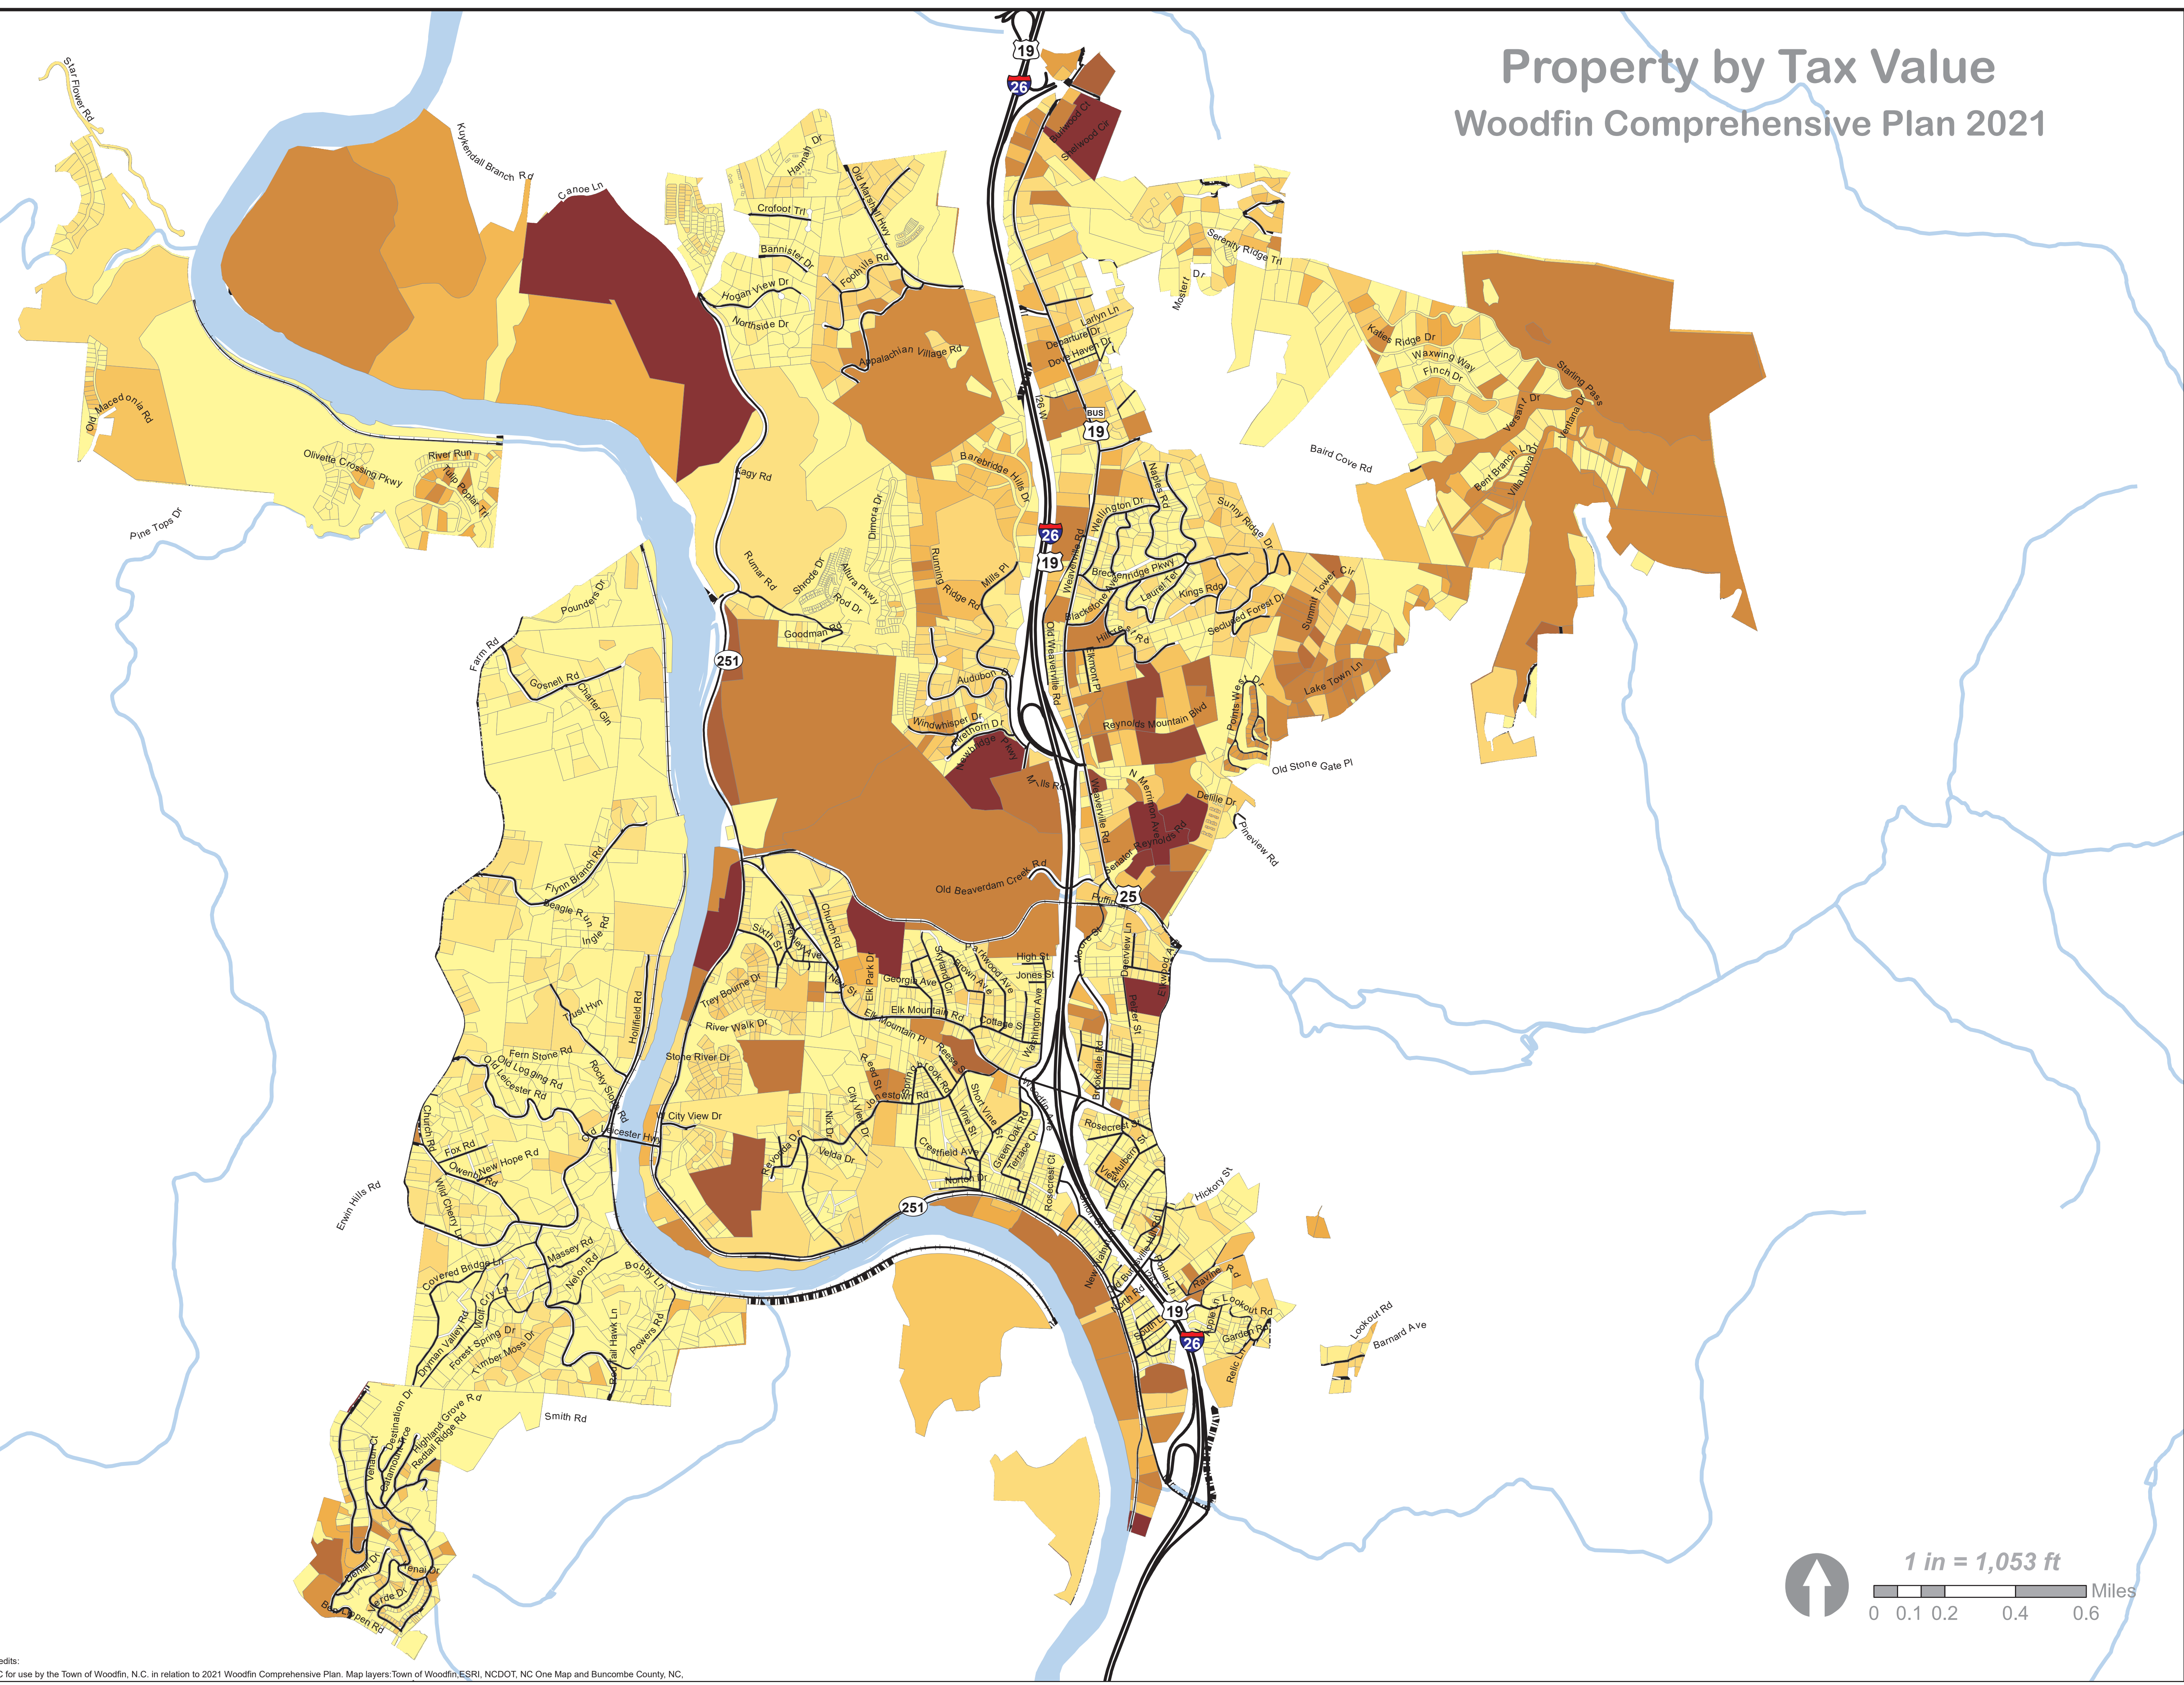

# Property by Tax Value

## Woodfin Comprehensive Plan 2021

Date: 11/11/2021 Service Layer Credits:  
Map by J.M. Teague Engineering, PLLC for use by the Town of Woodfin, N.C. in relation to 2021 Woodfin Comprehensive Plan. Map layers: Town of Woodfin, ESRI, NCDOT, NC One Map and Buncombe County, NC.