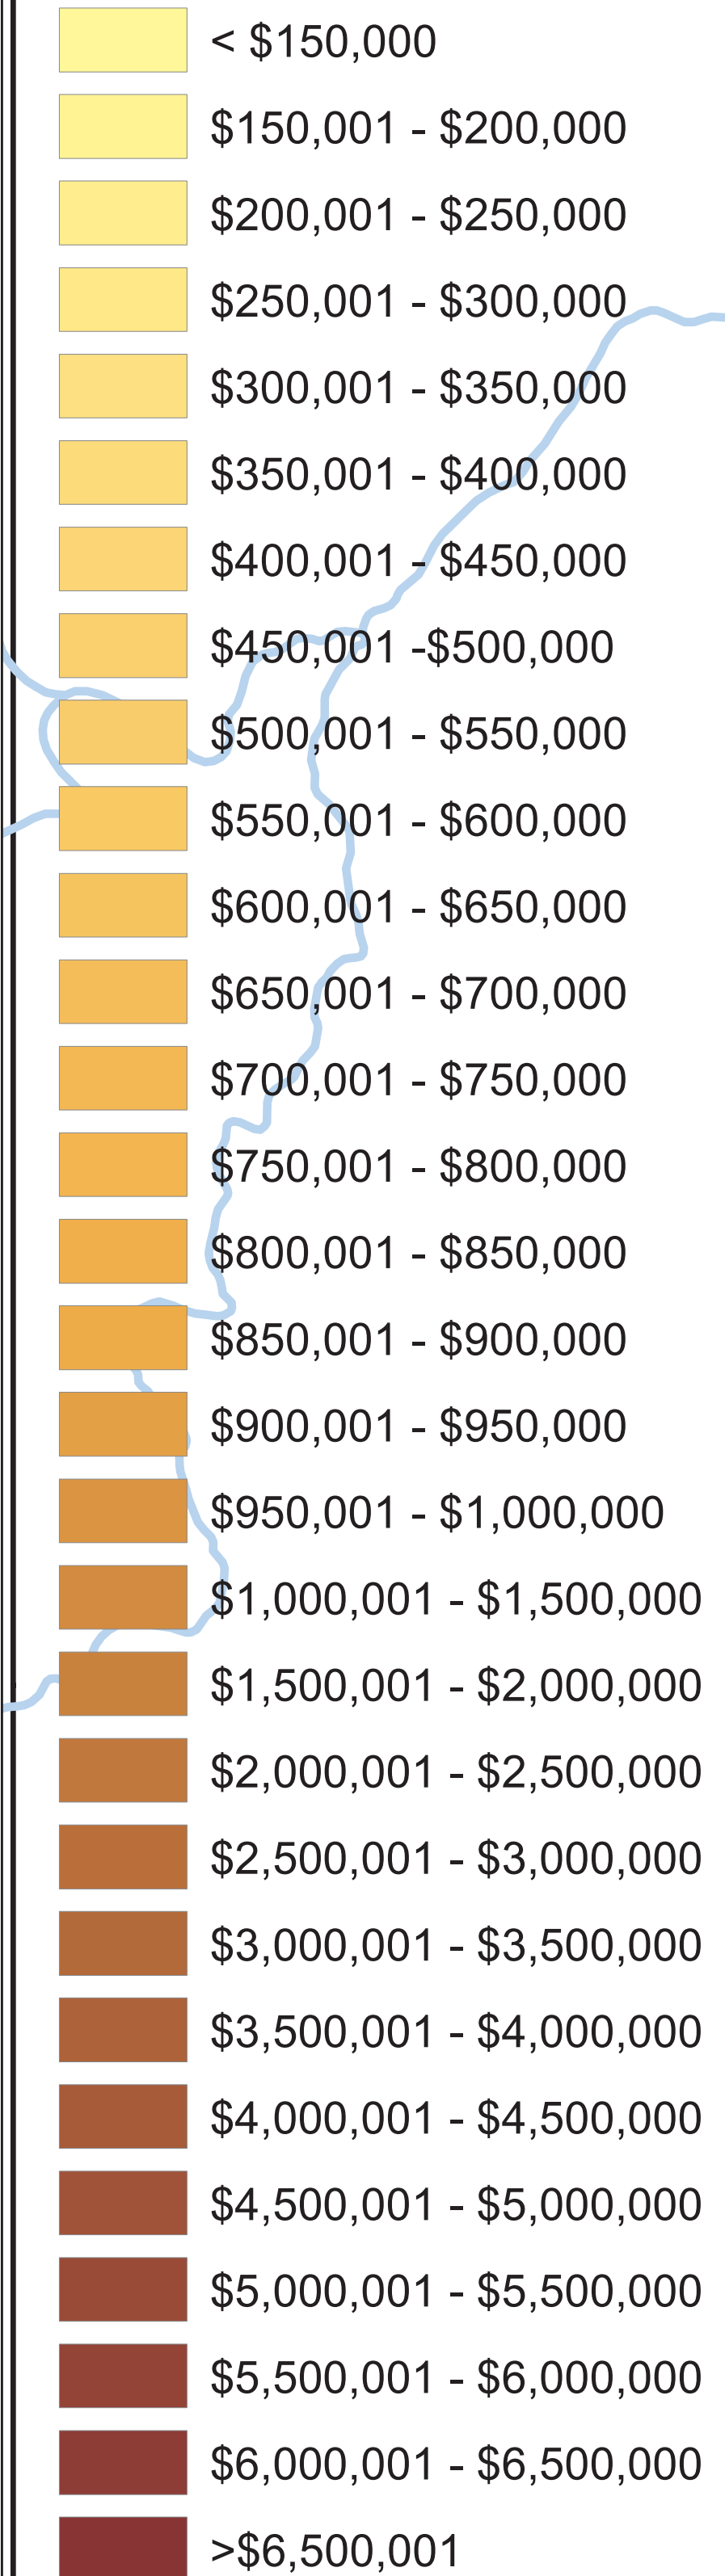

# Property by Tax Value

## Woodfin Comprehensive Plan 2021

Date: 11/11/2021 Service Layer Credits:  
Map by J.M. Teague Engineering, PLLC for use by the Town of Woodfin, N.C. in relation to 2021 Woodfin Comprehensive Plan. Map layers: Town of Woodfin, ESRI, NCDOT, NC One Map and Buncombe County, NC.